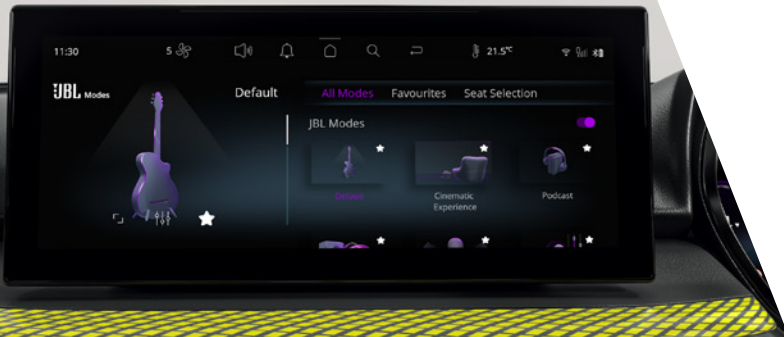

31.24 CM HARMAN™ TOUCH SCREEN INFOTAINMENT

Get easy access to all your needs with just a tap.

26.03 CM DIGITAL INSTRUMENT CLUSTER

Get all the information you need on-the-go, right in front of you.

HARMAN™ AUDIOWORX WITH JBL MODES

Bring alive the audiophile in you with next-level sound.

JBL™ MUSIC SYSTEM WITH 10 SPEAKERS

Immerse yourself in audio ecstasy.

ANDROID AUTO™ & APPLE CARPLAY™ OVER WIFI

Pair your gadgets to stay connected on the go.