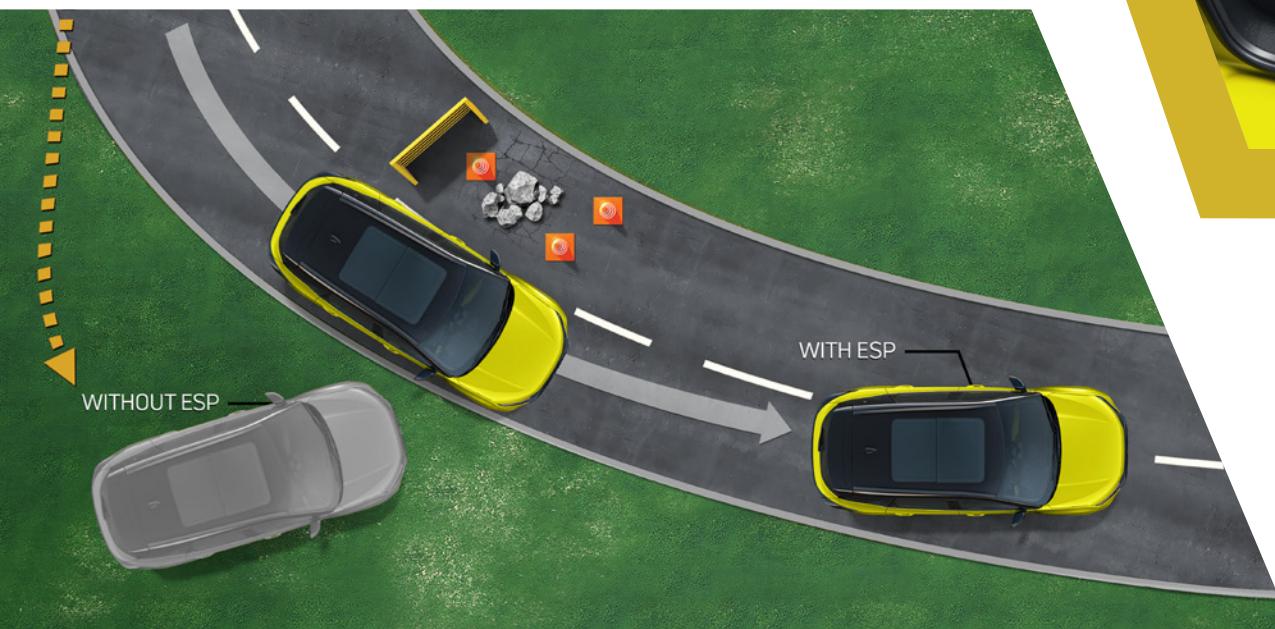

E-Call : 24/7 Assistance in an event of an emergency*.

TYRE PRESSURE MONITORING SYSTEM (TPMS)

Always keep a tab on your vehicle's tyre pressure on the screen.

3 POINT ELR SEATBELT FOR ALL PASSENGERS

Safety for all on the long drives.

BUILT IN 7 AIRBAGS

Safety standards that will redefine trust on every journey.

ELECTRONIC STABILITY PROGRAM (ESP)

Stay protected in all situations with advanced ESP.

IN-VOGUE TECHNOLOGY

The Harrier's advanced technology features are designed to keep you connected, entertained, and in control. The intuitive infotainment system, smartphone connectivity, navigation, and voice command make the Harrier in vogue with the latest tech trends.