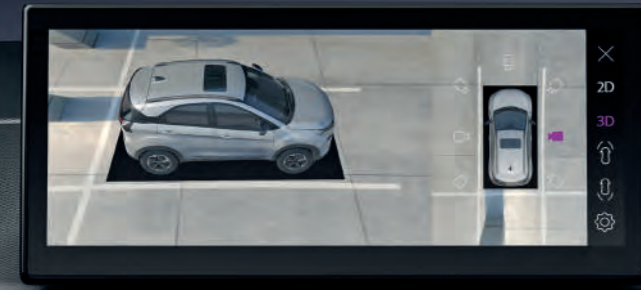

PREMIUM BENECKE KALIKO™ VENTILATED LEATHERETTE SEATS

Lounge into salon like cool luxury

COOLED GLOVE BOX

All things kept cool for Captain Cool

AIR-PURIFIER

Inhale pure air. Exhale worries.

382L BOOT SPACE

There's a universe in you and an equally spacious boot

YOUR NEW SAFE SPACE

360° HD SURROUND VIEW SYSTEM WITH FRONT PARKING SENSORS

Enjoy an all-round view around you

BLIND VIEW MONITOR

Watchful eye for hidden views. Ensure a safe drive with a clear side view on the screen during turns