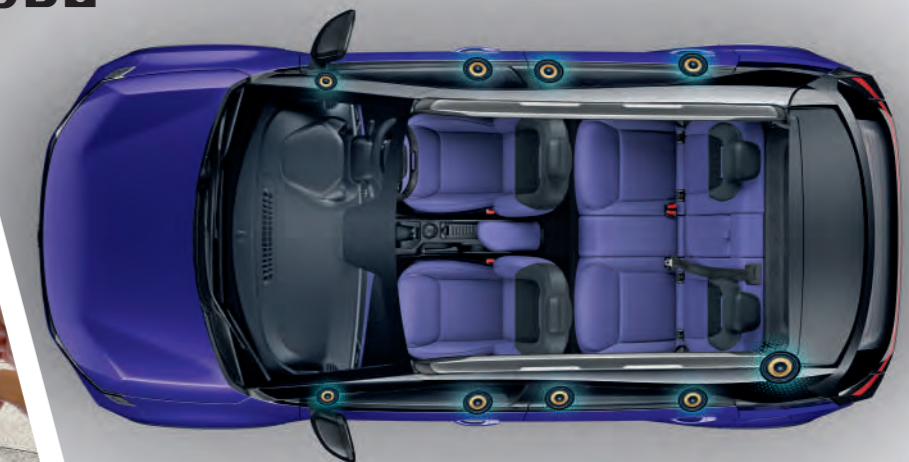

CONNECTED VEHICLE TECHNOLOGY
WITH iRA APP
Always in touch with you

JBL