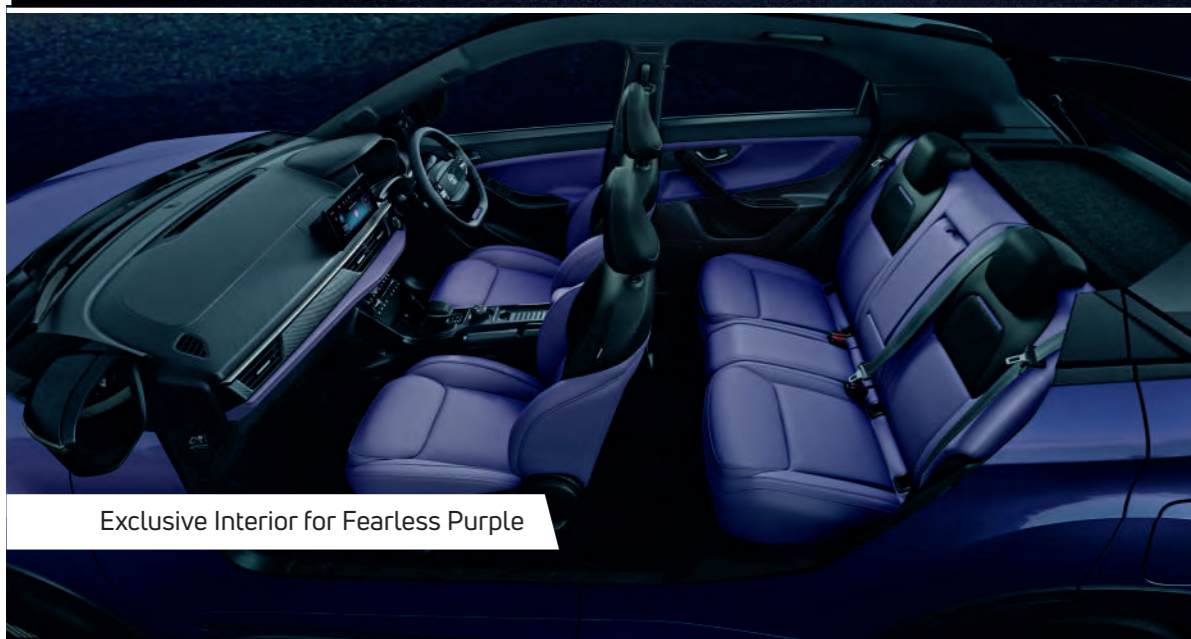

Fearless Purple Dual-Tone Roof

Exclusive Interior for Fearless Purple